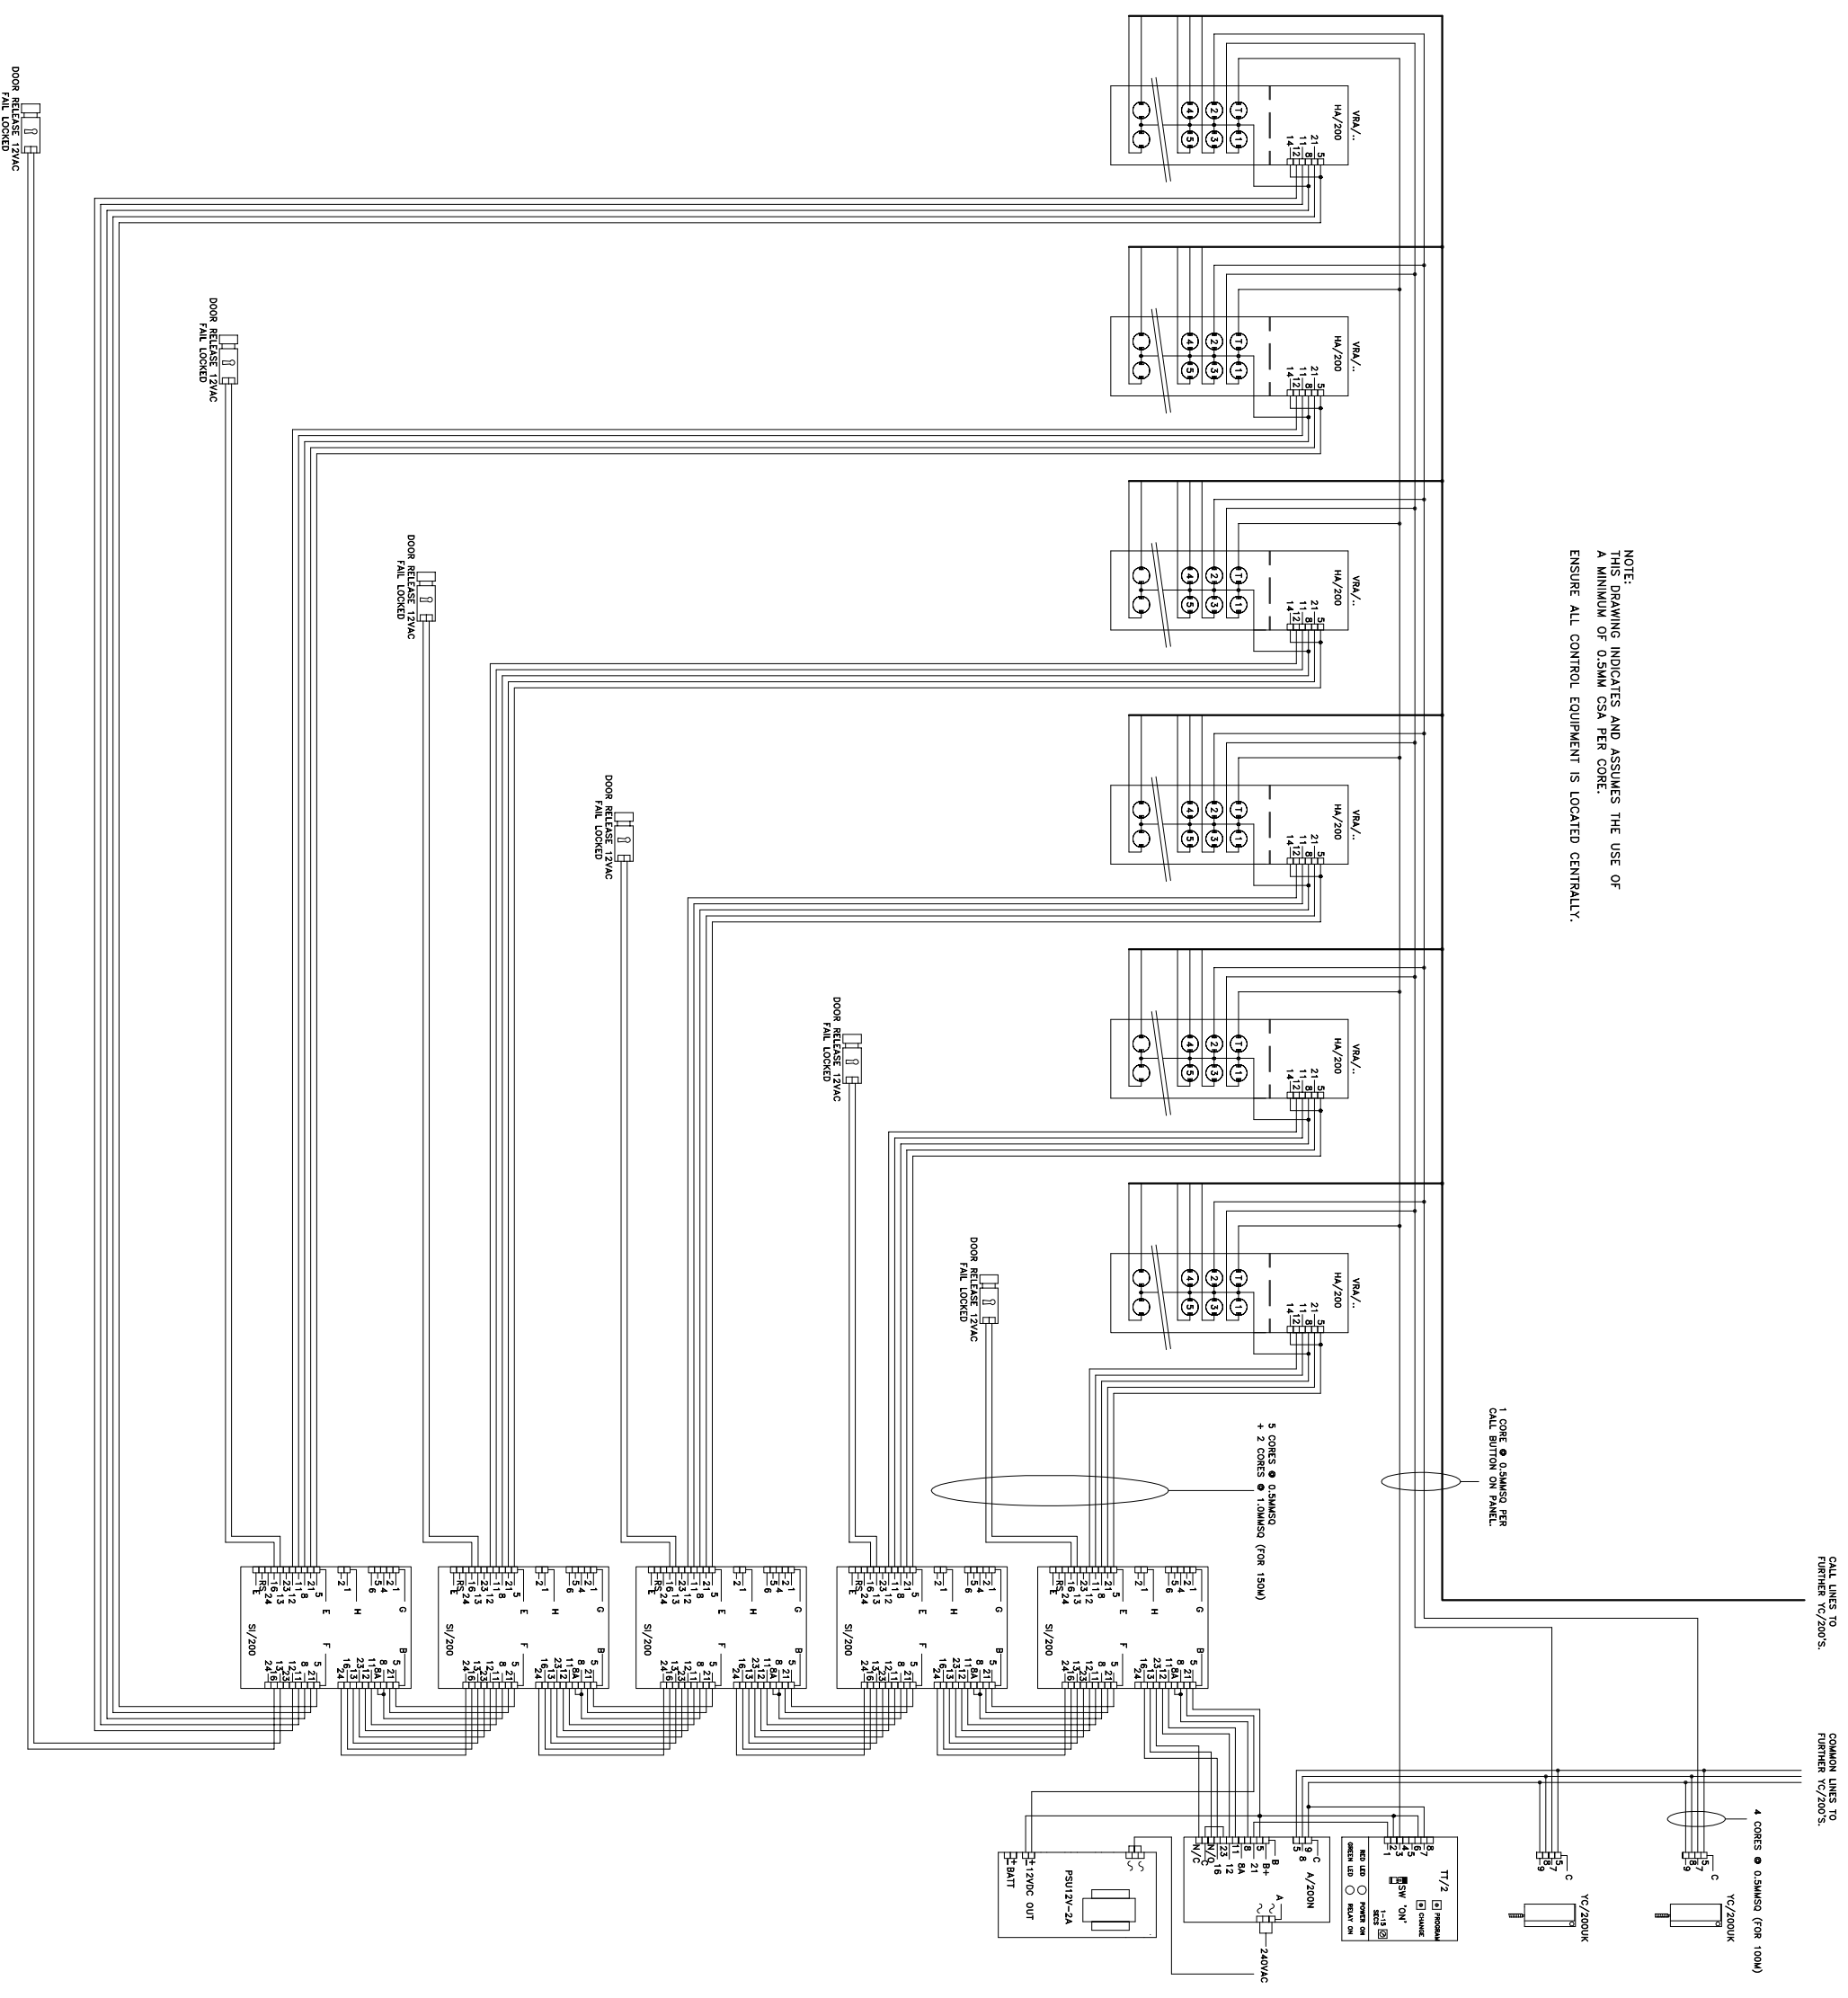

NOTE:
THIS DRAWING INDICATES AND ASSUMES THE USE OF
A MINIMUM OF 0.5MM CSA PER CORE.
ENSURE ALL CONTROL EQUIPMENT IS LOCATED CENTRALLY.

BPT (UK) LTD. HERTS. ENGLAND	PREPARED FOR INSTALLER INFORMATION	DATE: 19/07/07	DRAWN:RC
DRAWING TITLE: 6 X MULTI BUTTON VR AUDIO ENTRY PANELS WITH TRADES & LYNEA HANDSETS	REVISID:		
			DRAWING No: E-NV6YLLTT